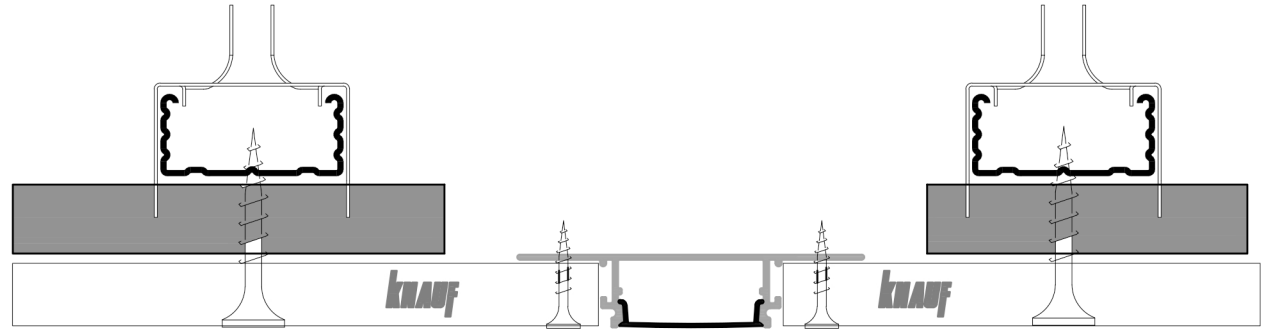

Profile Systems

Architectural Building Products

Doormat

LED aluminium profile anodized

Profile type: LK5 for KNAUF

- Description: LED aluminium profile
- Application: LED aluminium profile
- Length of the profile: 3,00 m,
- Width of the profile: 68,3 mm
- Height of the profile: 14 mm
- Alloy of the profile: Aluminium 6063
- Anodized colours: silver,

- Fixation: screwing, countersunk drilled holes 3,5 mm

Modular systems made of doormat for ceiling and wall installation, recessed mounting into plasterboard or in brickworks and with diffused light thanks to the PP screen. The profiles can be installed according to any creative requirements: horizontal, vertical and oblique direction, also with connection elements.