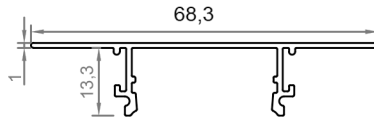

Profile Systems

Architectural Building Products

Doormat

LED aluminium profile anodized

Profile type: LK5 for KNAUF

- Description: LED aluminium profile
- Application: LED aluminium profile
- Length of the profile: 3,00 m,
- Width of the profile: 68,3 mm
- Height of the profile: 14 mm
- Alloy of the profile: Aluminium 6063
- Anodized colours: silver,

- Fixation: screwing, countersunk drilled holes 3,5 mm

Modular systems made of doormat for ceiling and wall installation, recessed mounting into plasterboard or in brickworks and with diffused light thanks to the PP screen. The profiles can be installed according to any creative requirements: horizontal, vertical and oblique direction, also with connection elements.