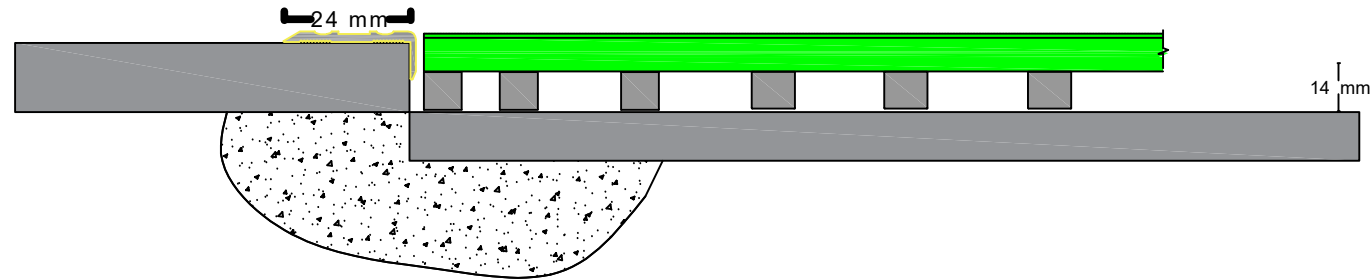

Entrance Mats & anti slip

Architectural Building Products

Doormat

Standard Height:

Customer :

design by : kaheh

Project code : 700

Sales Rep :