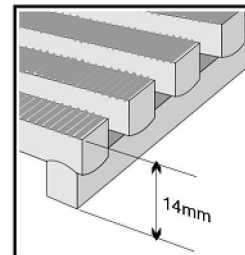

Entrance Mats & anti slip

Architectural Building Products

Doormat

Standard Height:

Customer :

design by : kaheh

Project code : 700

Sales Rep :