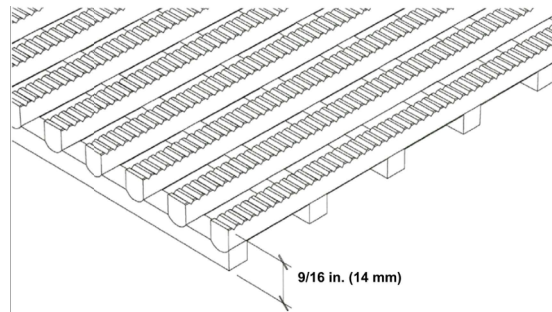

Entrance Mats & anti slip

Architectural Building Products

Doormat

Standard Height:

Customer :

design by : kaheh

Project code : 700

Sales Rep :