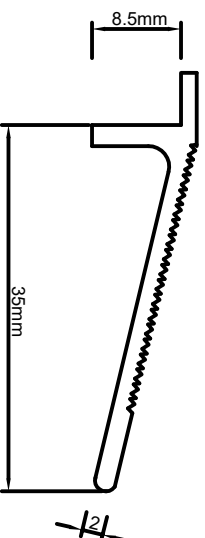

Profile Systems

Architectural Building Products

Doormat

ramp profile aluminium profile anodized and polished, self-adhesive

Profile type: 901

- Description: ramp profile; countersunk drilled
- Length of the profile: 3 m
- Width: 80.0 mm
- Height: 8.8 up to 12 mm
- Alloy of the profile: Aluminium 6063
- Anodized colours: silver, gold,
- Additional colours: aluminium polished
- Fixation: screwing, countersunk drilled holes 3,5 mm
-

Customer :

design by : kahneh

Project code : 901

Sales Rep :