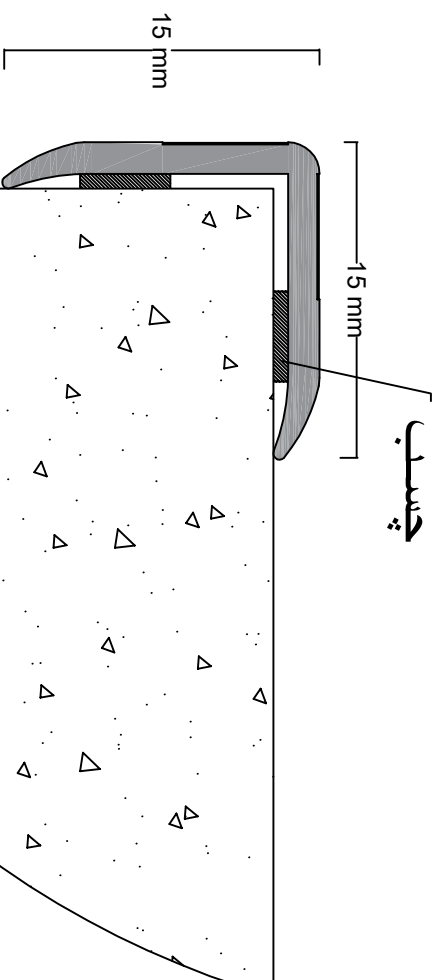

Profile Systems

Architectural Building Products

Doormat

protection corner angle aluminium profile anodized and polished, self-adhesive

Profile type: 902

Description: protection corner angle

- version: 902
- Length of the profile: 3 m and 1 m
- Width of the profile: 15 mm
- Height of the profile: 15 mm
- Alloy of the profile: Aluminium 6063
- Anodized colours: silver, gold,
- Additional colours: aluminium polished
- Fixation: screwing, countersunk drilled holes 3,5 mm

Customer :

design by : katreh

Project code : 902

Sales Rep :