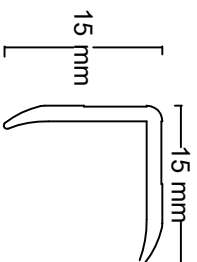

Profile Systems

Architectural Building Products

Doormat

protection corner angle aluminium profile anodized and polished, self-adhesive

Profile type: 902

Description: protection corner angle

- version: 902
- Length of the profile: 3 m and 1 m
- Width of the profile: 15 mm
- Height of the profile: 15 mm
- Alloy of the profile: Aluminium 6063
- Anodized colours: silver, gold,
- Additional colours: aluminium polished
- Fixation: screwing, countersunk drilled holes 3,5 mm