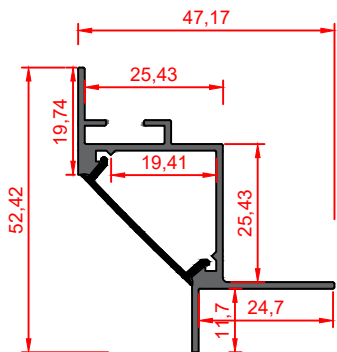

## Doormat

LED aluminium profile anodized and polished, self-adhesive

Profile type: LK4 for KNAUF

- Description: LED aluminium profile
- Application: LED aluminium profile
- Length of the profile: 3,00 m,
- Width of the profile: 47 mm
- Height of the profile: 52 mm
- Alloy of the profile: Aluminium 6063
- Anodized colours: silver,

- Fixation: screwing, countersunk drilled holes 3,5 mm

Modular systems made of doormat for ceiling and wall installation, recessed mounting into plasterboard or in brickworks and with diffused light thanks to the PP screen. The profiles can be installed according to any creative requirements: horizontal, vertical and oblique direction, also with connection elements.