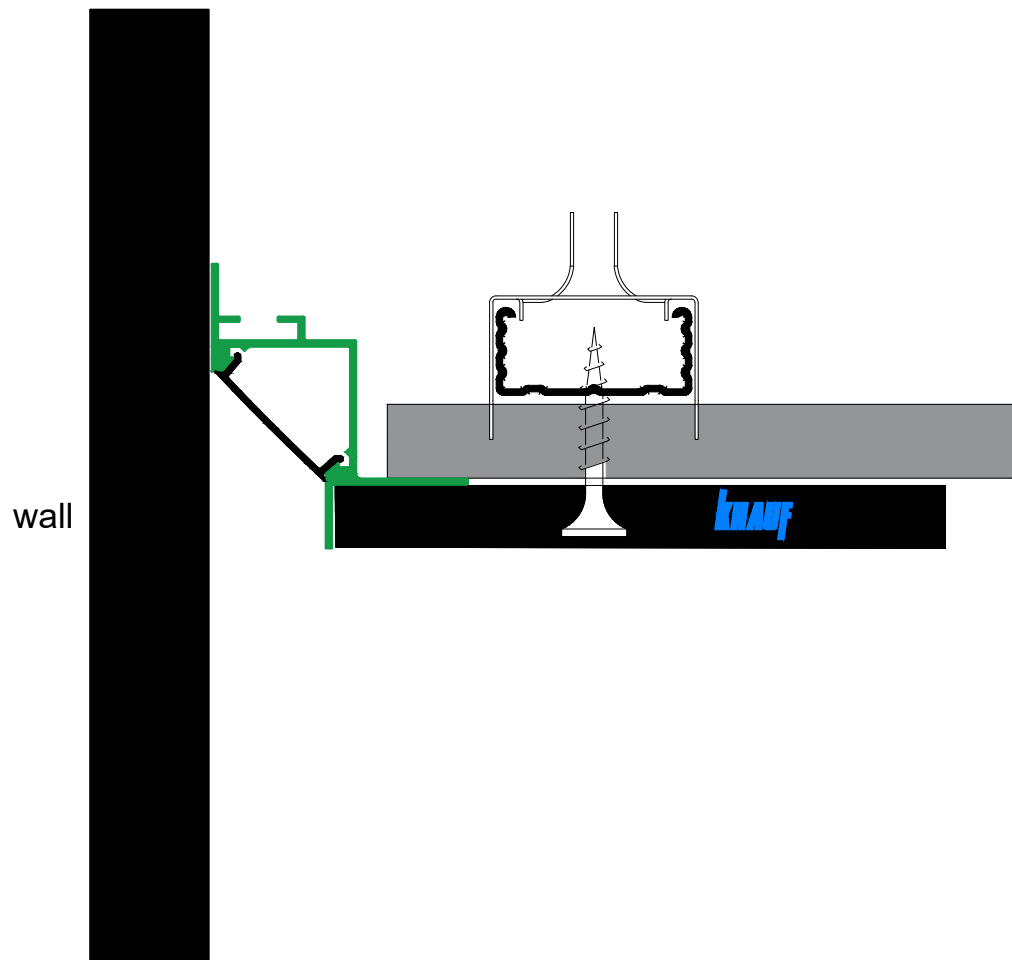

## Doormat

LED aluminium profile anodized and polished, self-adhesive

Profile type: LK4 for KNAUF

- Description: LED aluminium profile
- Application: LED aluminium profile
- Length of the profile: 3,00 m,
- Width of the profile: 47 mm
- Height of the profile: 52 mm
- Alloy of the profile: Aluminium 6063
- Anodized colours: silver,

- Fixation: screwing, countersunk drilled holes 3,5 mm

Modular systems made of doormat for ceiling and wall installation, recessed mounting into plasterboard or in brickworks and with diffused light thanks to the PP screen. The profiles can be installed according to any creative requirements: horizontal, vertical and oblique direction, also with connection elements.