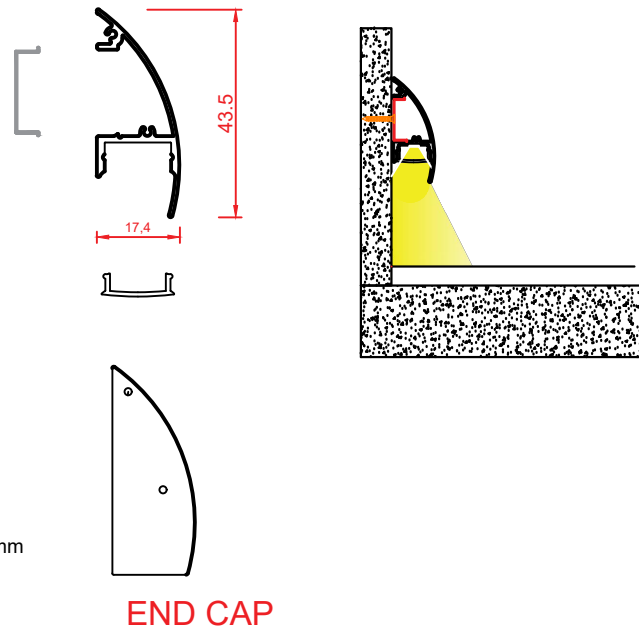

Profile Systems

Architectural Building Products

Doormat

SKIRTING LED is an aluminium skirting board profile provided with an integrated LED lighting system

Profile type: 911-4-led

- Description: SKIRTING LED
- Application: edge protection
- Length of the profile: 3,00 m, 1.50 m, 1 m
- Width of the profile: 17.5 mm
- Height of the profile: 43.5 mm
- Alloy of the profile: Aluminium 6063
- Anodized colours: silver, gold,
- Additional colours: aluminium polished
- Fixation: screwing, countersunk drilled holes 3,5 mm

SKIRTING LED is an aluminium skirting board profile provided with an integrated LED lighting system that generates a soft used light. SKIRTING LED is a skirting board in anodised aluminium with LED-strip lighting system. The light is distributed along the entire length of the profile through a diffuser element. It is possible to insert the dimmer in order to adjust the luminous intensity of the skirting board to decorate and light up the room.