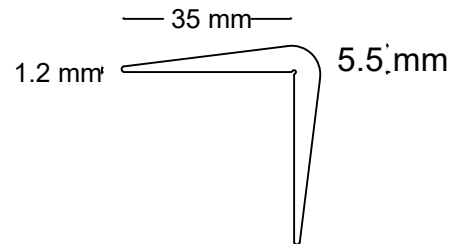

Profile Systems

Architectural Building Products

Doormat

PVC elastic corner guard

Profile type: WR1

- Description: PVC elastic corner guard protects walls against damage.
- Application: edge protection
- Length of the profile: 1,00 m, 1.50 m, 2 m
- Width of the profile: 55 mm
- Height of the profile: 55 mm
- Alloy of the profile: PVC elastic
- Anodized colours: Black
- Additional colours:
- Fixation: screwing, countersunk drilled holes 3,5 mm and self-adhesive and with a surface glue. Wide range of colours, also with warning stripes.