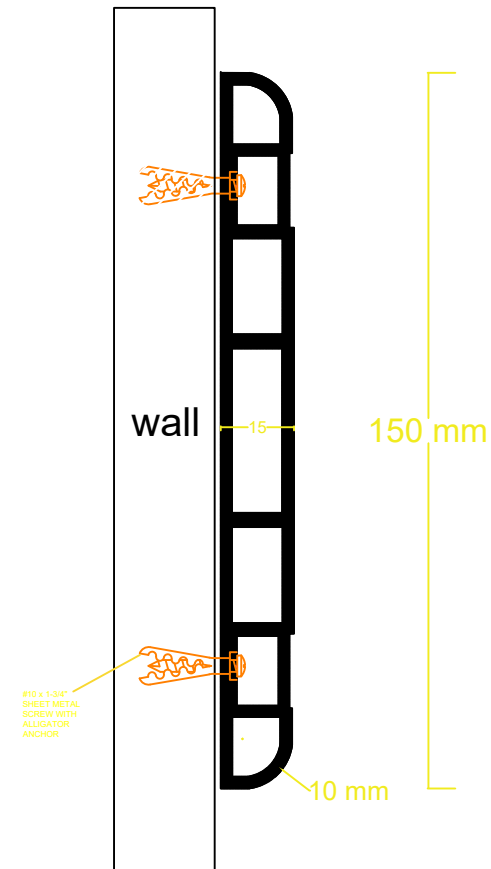

Profile Systems

Architectural Building Products

Doormat

Rubber elastic wall guard

Profile type: WR1

- Description: Rubber elastic wall guard protects walls against damage.
- Application: edge protection
- Length of the profile: 1,00 m, 1.50 m, 2 m
- Width of the profile: 15 mm
- Height of the profile: 150 mm
- Alloy of the profile: rubber elastic
- Anodized colours: Black
- Additional colours:
- Fixation: screwing, countersunk drilled holes 3,5 mm and self-adhesive and with a surface glue. Wide range of colours, also with warning stripes.