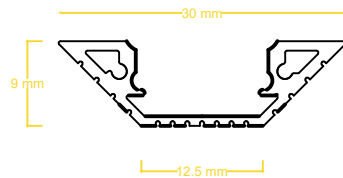

Profile Systems

Architectural Building Products

Doormat

LED aluminium angle profile anodized , self-adhesive

Profile type: 904 -1

- Description: LED aluminium profile
- Application: edge protection
- Length of the profile: 3,00 m, 2,00 m, 1,20 m
- Width of the profile: 30 mm
- Height of the profile: 9 mm
- Alloy of the profile: Aluminium 6063
- Anodized colours: silver, gold,
- Additional colours: aluminium polished
- Fixation: screwing, countersunk drilled holes 3,5 mm