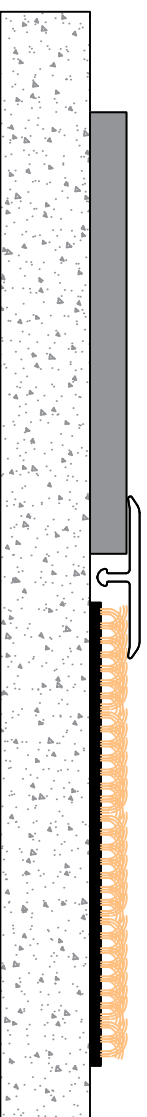

Profile Systems

Architectural Building Products

Doormat

Easy bendable profiles

Profile type: 907

- Description: Easy bendable profiles
- Application: edge protection
- Length of the profile: 3,00 m, 2,00 m, 1,25 m
- Width of the profile: 30 mm
- Height of the profile: 8 mm
- Alloy of the profile: Aluminium 6063
- Anodized colours: silver, gold,
- Additional colours: aluminium polished
- Fixation: screwing, countersunk drilled holes 3,5 mm

Project code : 910

Sales Rep :