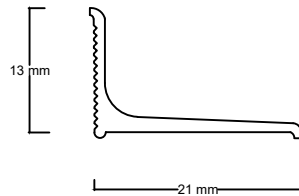

Profile Systems

Architectural Building Products

Doormat

edge trim, aluminium anodized and polished, self-adhesive

Profile type: 911

- Description: edge trim
- Application: edge protection
- Length of the profile: 3,00 m, 2,00 m, 1,25 m
- Width of the profile: 21 mm
- Height of the profile: 13 mm
- Alloy of the profile: Aluminium 6063
- Anodized colours: silver, gold,
- Additional colours: aluminium polished
- Fixation: screwing, countersunk drilled holes 3,5 mm