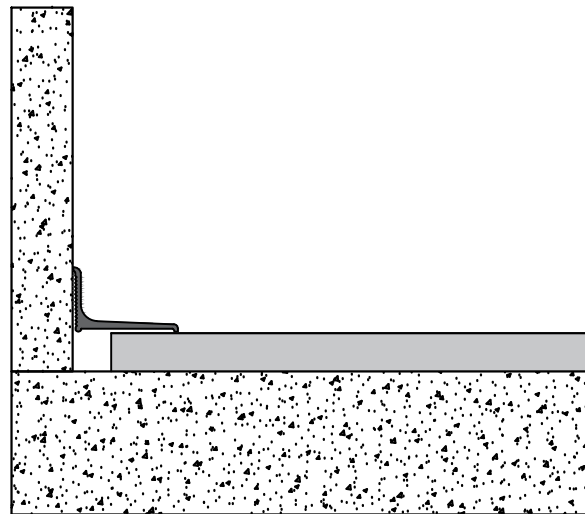

Profile Systems

Architectural Building Products

Doormat

edge trim, aluminium anodized and polished, self-adhesive

Profile type: 911

- Description: edge trim
- Application: edge protection
- Length of the profile: 3,00 m, 2,00 m, 1,25 m
- Width of the profile: 21 mm
- Height of the profile: 13 mm
- Alloy of the profile: Aluminium 6063
- Anodized colours: silver, gold,
- Additional colours: aluminium polished
- Fixation: screwing, countersunk drilled holes 3,5 mm

with countersunk centre holes or self-adhesive, fluted

Customer :

design by : kaheh

Project code : 911

Sales Rep :

DOORMAT **دورمات**