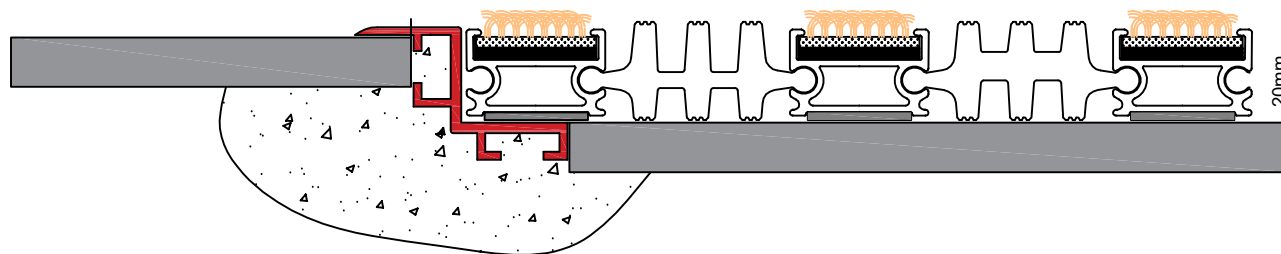

Entrance Mats & anti slip

Architectural Building Products

Doormat

Customer :

design by : kaheh

Project code : 350

Sales Rep :

DOORMAT درمات