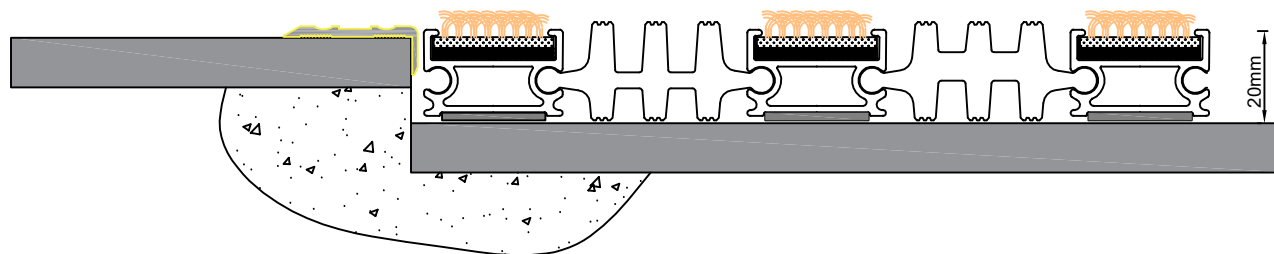

Entrance Mats & anti slip

Architectural Building Products

Doormat

Customer :

design by : kaheh

Project code : 350

Sales Rep :

DOORMAT درمات