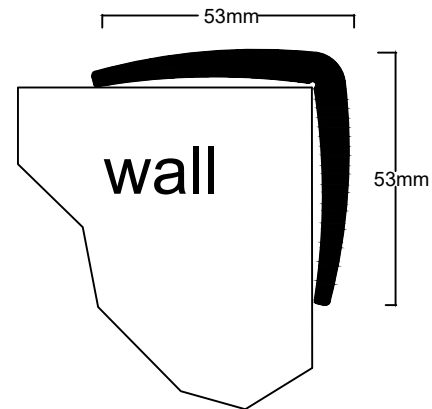

## Doormat

PVC elastic corner guard

Profile type: P14

- Description: Rubber elastic corner guard protects walls against damage.
- Application: edge protection
- Length of the profile: 1,00 m, 1.50 m, 2 m
- Width of the profile: 53 mm
- Height of the profile: 53 mm
- Alloy of the profile: PVC elastic
- Anodized colours: Black and White & Gray & Red
- Additional colours: Any color
- Fixation: screwing, countersunk drilled holes 3,5 mm and self-adhesive and with a surface glue. Wide range of colours, also with warning stripes.