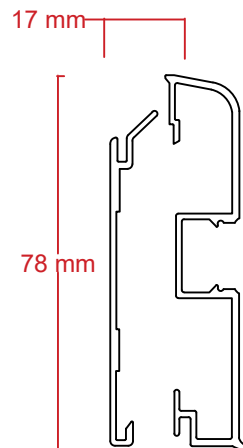

### Doormat

PROSKIRTING LED is an aluminium skirting board profile provided with an integrated LED lighting system

Profile type: 911-3

- Description: PROSKIRTING LED
- Application: edge protection
- Length of the profile: 3,00 m, 1,50 m, 1 m
- Width of the profile: 17 mm
- Height of the profile: 78 mm
- Alloy of the profile: Aluminium 6063
- Anodized colours: silver, gold,
- Additional colours: aluminium polished
- Fixation: screwing, countersunk drilled holes 3,5 mm